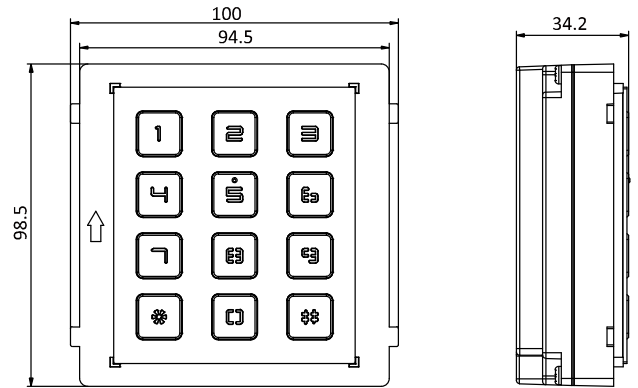

## Specification

System parameters	
Processor	Embedded MCU Processor
Operation method	Physical button
Interfaces	
Module-connecting	2 (1 input, 1 output)
Debug	1
General	
Physical button	12
DIP switch	8
Power input	12 VDC (powered by the other module)
Power output	12 VDC (powered for the other module)
Power consumption	1 W
Working temperature	-40° C to +55° C (-40° F to 131° F)
Working humidity	10% to 95%
IP protection level	IP65, IK7
Installation	Flush mounting, surface mounting
Dimension	98.5 mm × 100 mm × 34.2 mm (3.87" × 3.95" × 1.33")
Weight	529 g (with packaging) 265 g (without packaging)

## Dimension