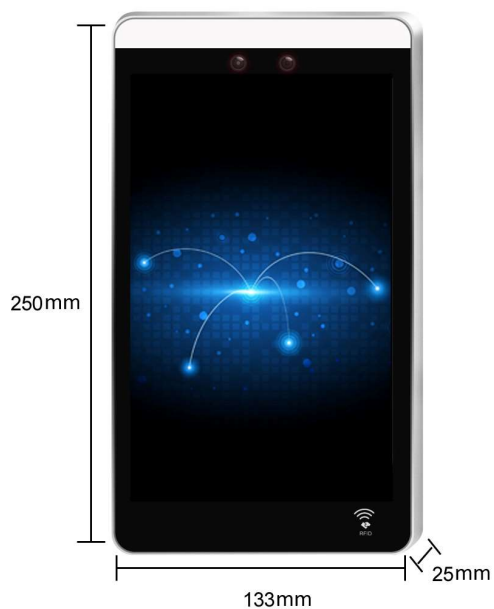

## Access Control Terminal with Facial Recognition

- Visible Light Facial Recognition
- Supports Face / Card / Password and combinations
- Recognition speed <1 sec
- Supports TCP/IP
- Protection Level: IP55

### Specifications

Model	TR-G390
Display screen	8 inch
Type	LCD-TFT color screen
Facial capacity	7,000
Card capacity	10,000
User capacity	10,000
Password capacity	10,000
Event capacity	50,000
Card reading distance	5-10cm
Mode of communication	TCP/IP
Access control output	Wiegand 26/34
Recognition speed	<1 sec
Rejection rate	<1 %
Error rate	<0.001%
Working voltage	DC12V-18V
Working current	180mA
Working temperature	-20°C - +45°C
Working humidity	20% - 90%
Protection Level	IP55
Dimension	250*133*25mm

## Dimension